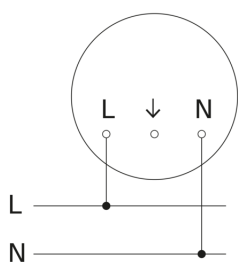

# DL Vario Quattro PRO S

warm white white  
EAN 4007841 068202  
Article number 068202

Master circuit diagram

Master/master interconnection circuit diagram